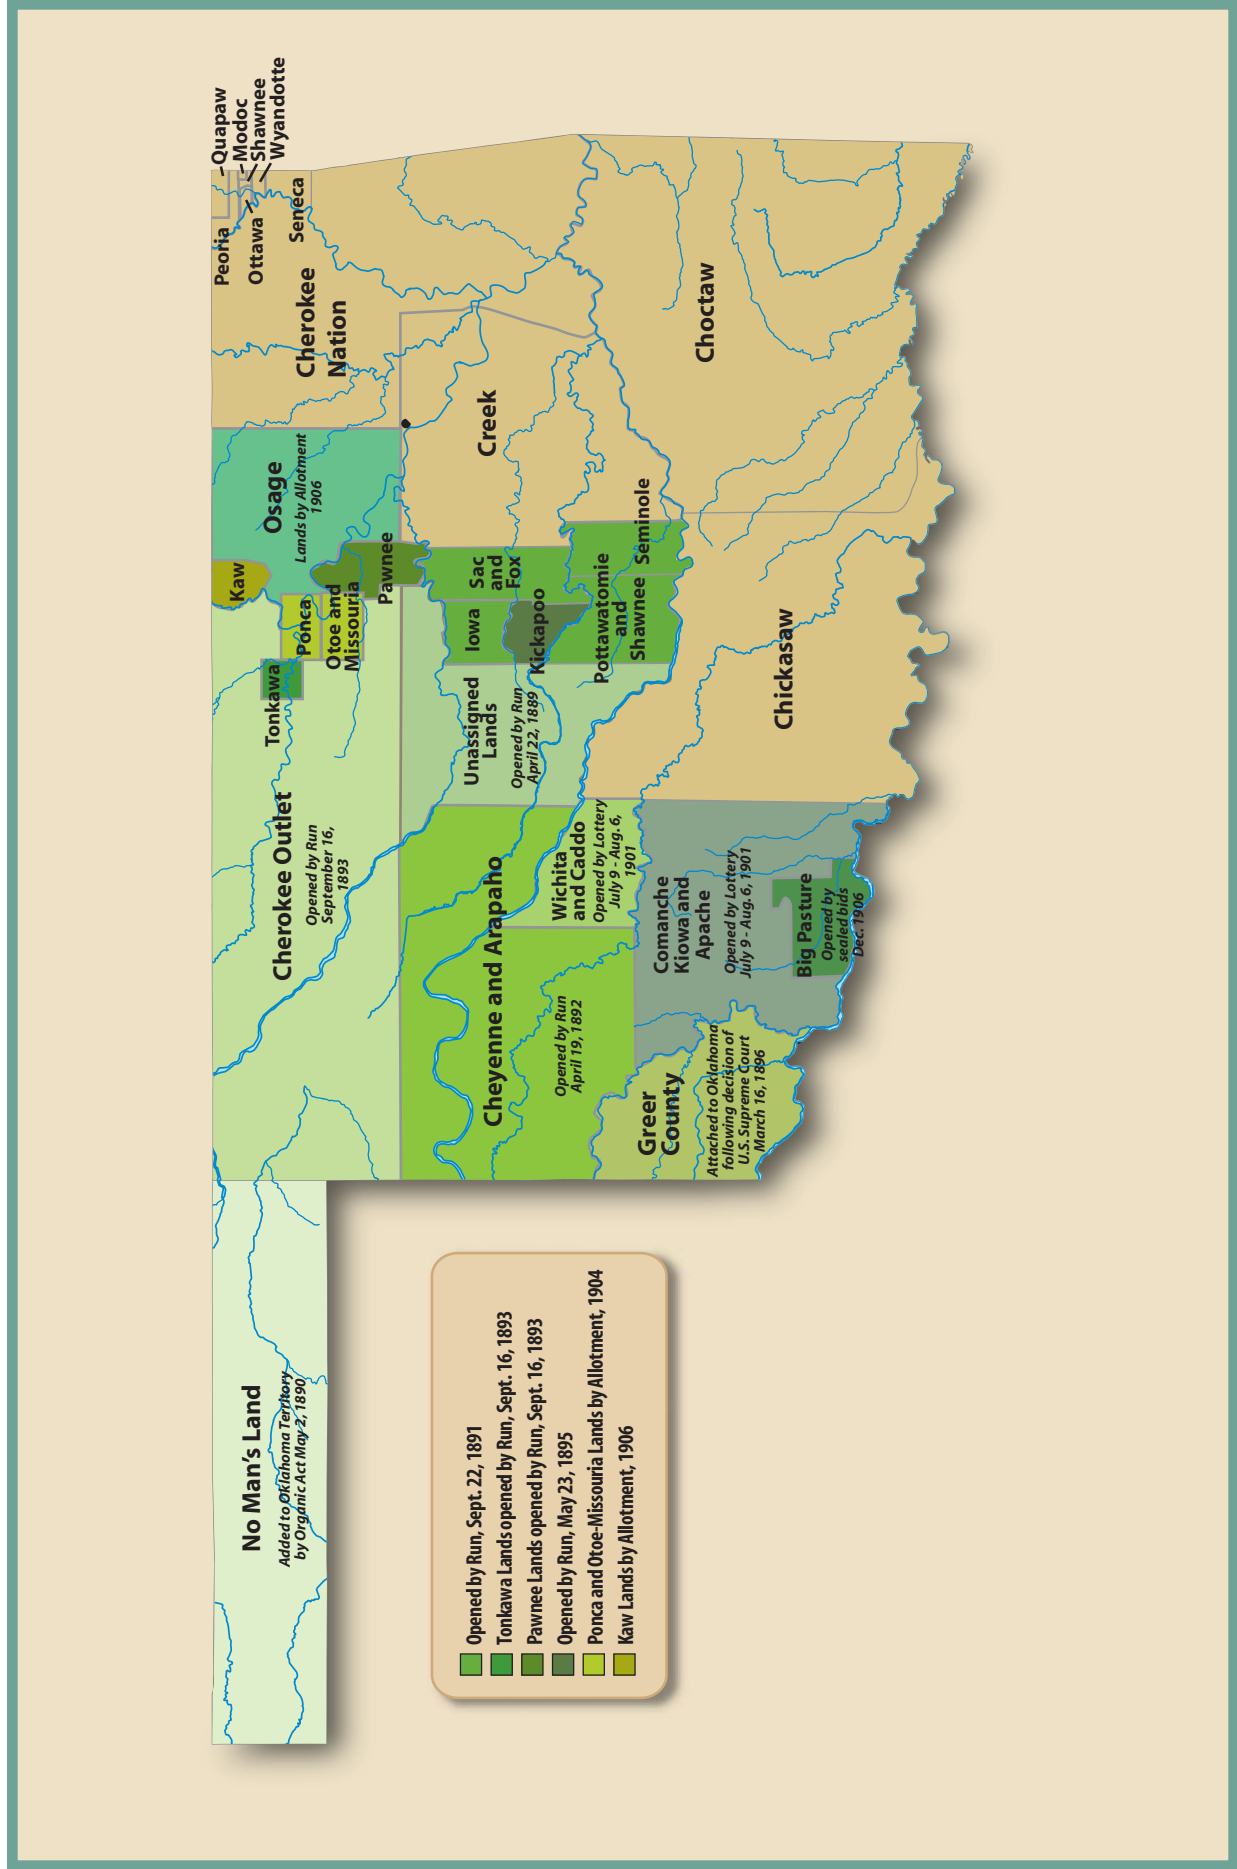

Visual Aid 9: Land Openings
Oklahoma: Our History Our Home
 © 2013 Clairmont Press, Inc.

- Opened by Run, Sept. 22, 1891
- Tonkawa Lands opened by Run, Sept. 16, 1893
- Pawnee Lands opened by Run, Sept. 16, 1893
- Opened by Run, May 23, 1895
- Ponca and Otoe-Missouria Lands by Allotment, 1904
- Kaw Lands by Allotment, 1906